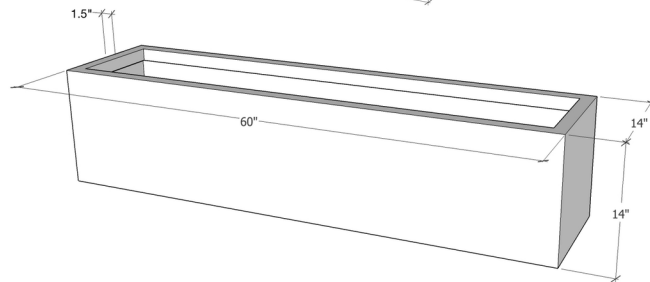

Rectangle Low

REC251414
26lbs; 21 US Gallons

REC421414
35lbs; 36 US Gallons

REC601414
46lbs; 51 US Gallons

Dimensions

25"L x 14"W x 14"H

60"L x 14"W x 14"H

42"L x 14"W x 14"H